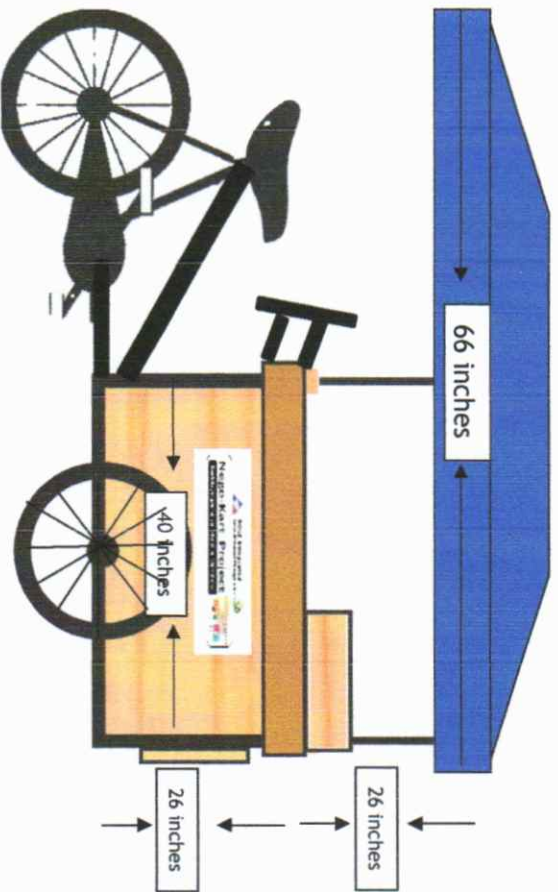

ACTUAL IMAGE

DOLE Logo: .5 ft x .5 ft
 DILP Logo: .5 ft x .5 ft
 Negokart Logo: 8 in x 18 in

TOP VIEW

FRONT VIEW

SIDE VIEW

**DOLE Integrated
Livelihood Program**

Nego-Kart Project

Serbisyo para sa Mobile Vendors