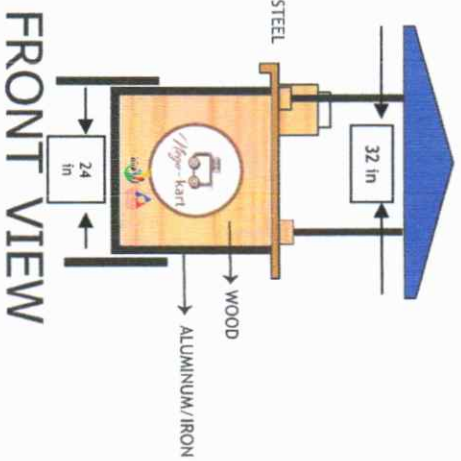

ACTUAL IMAGE

DOLE Logo: .5 ft x .5 ft
 DILP Logo: .5 ft x .5 ft
 Negokart Logo: 8 in x 18 in

TOP VIEW

FRONT VIEW

SIDE VIEW

**DOLE Integrated
Livelihood Program**

Nego-Kart Project

Serbisyo para sa Mobile Vendors